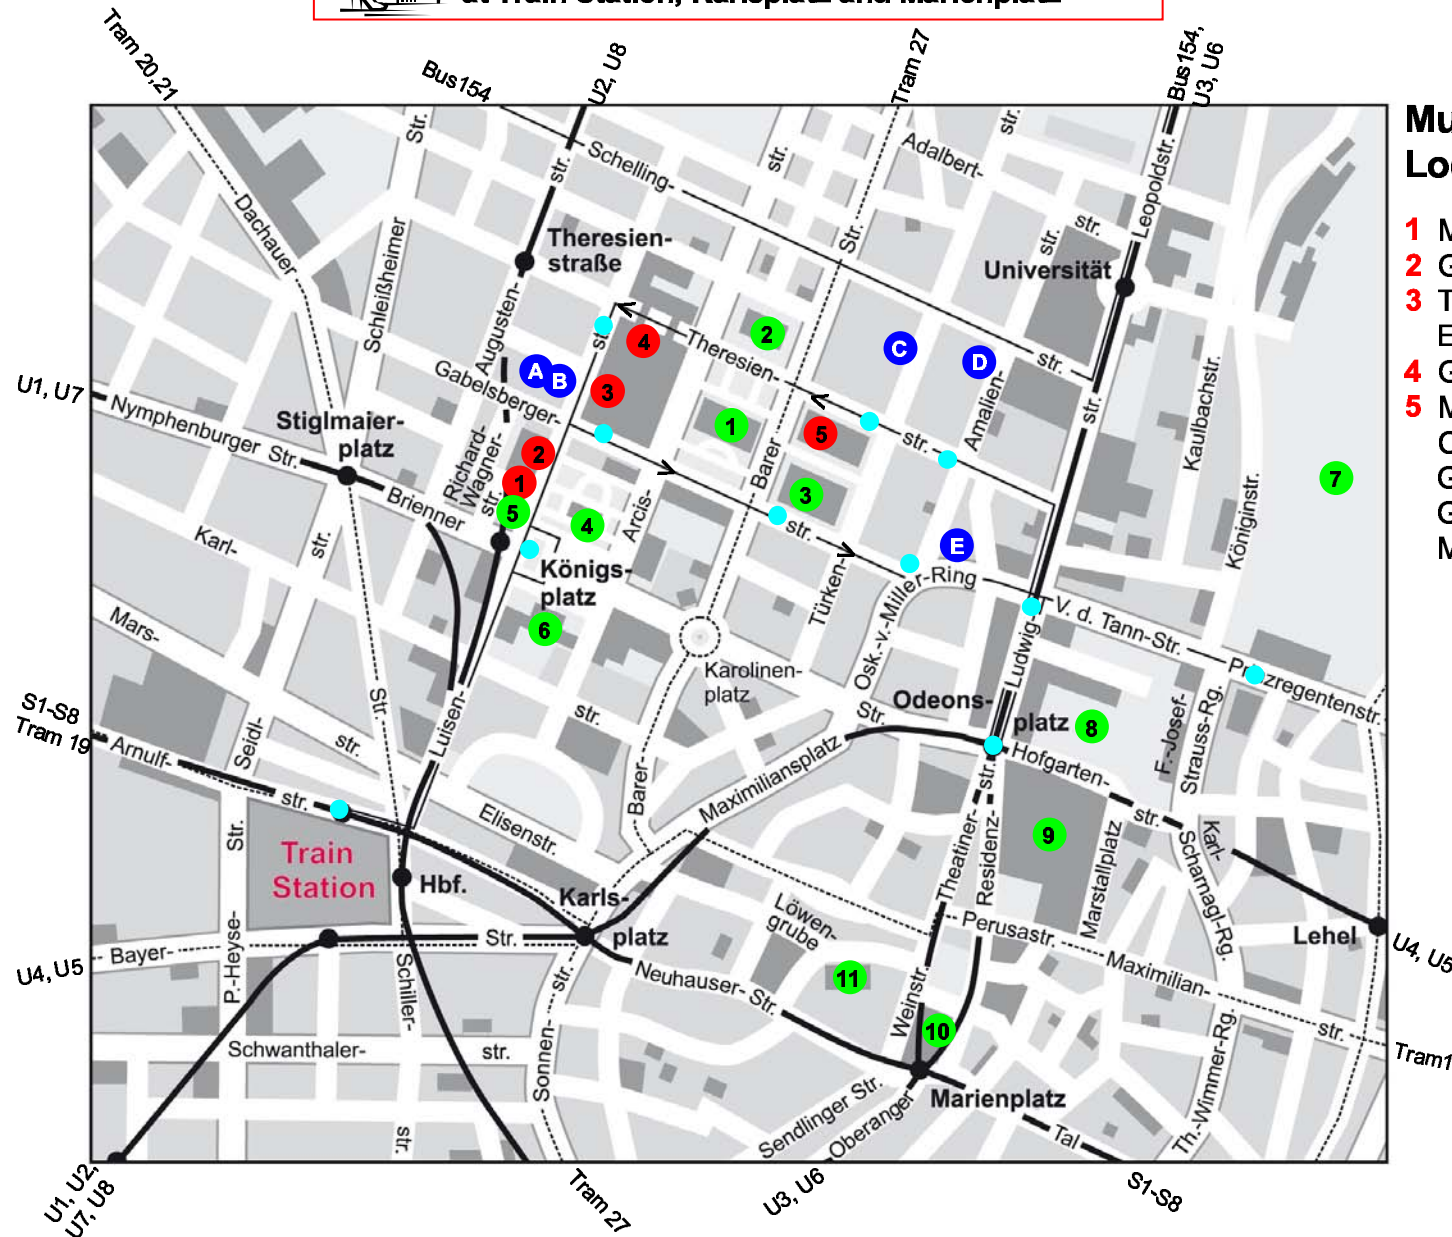

S1 and S8 for transport to and from airport stops at Train Station, Karlsplatz and Marienplatz

Munich GeoCenter Locations

- 1 Museum of Natural History (LMU)
- 2 Geology, Paleontology (LMU)
- 3 Tectonics & Material Fabrics (TUM)
Engineering Geology (TUM)
- 4 Geodesy (TUM)
- 5 Museum of Crystallography (LMU)
Crystallography (LMU)
Geochemistry (LMU)
Geophysics (LMU)
Mineralogy (LMU)

Neighborhood Hotels

- A Hotel Königswache
- B Pension Geiger
- C Hotel Stefanie
- D Hotel Lettl
- E Hotel Antares

Some nearby sights & museums:

- 1 Alte Pinakothek
- 2 Neue Pinakothek
- 3 Pinakothek der Moderne
- 4 Glyptothek
- 5 Städt. Gal. im Lenbachhaus
- 6 Staatl. Antikensammlungen
- 7 Englischer Garten
- 8 Hofgarten
- 9 Residenz mit Museen
- 10 Neues Rathaus (town hall)
- 11 Frauenkirche

New Museum-Bus line 100 connects all institutes with the main train station. Stops ●